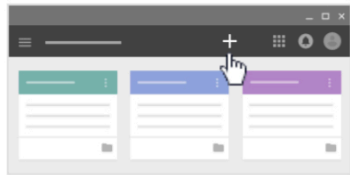

1. Type <https://classroom.google.com> into the address bar of Google Chrome. Click Sign In.

2. Enter youridnumber@bcps.org as your username and click Next.

3. Enter your password you use for the laptops at school and click Sign In.

4. If there is a welcome message, read it and click **Accept**.

5. Select **I'm a Student**.

6. Click Get Started.

Join with a class code:

1. At the top, click **ADD + > Join Class**

2. Enter the class code and click **Join**.